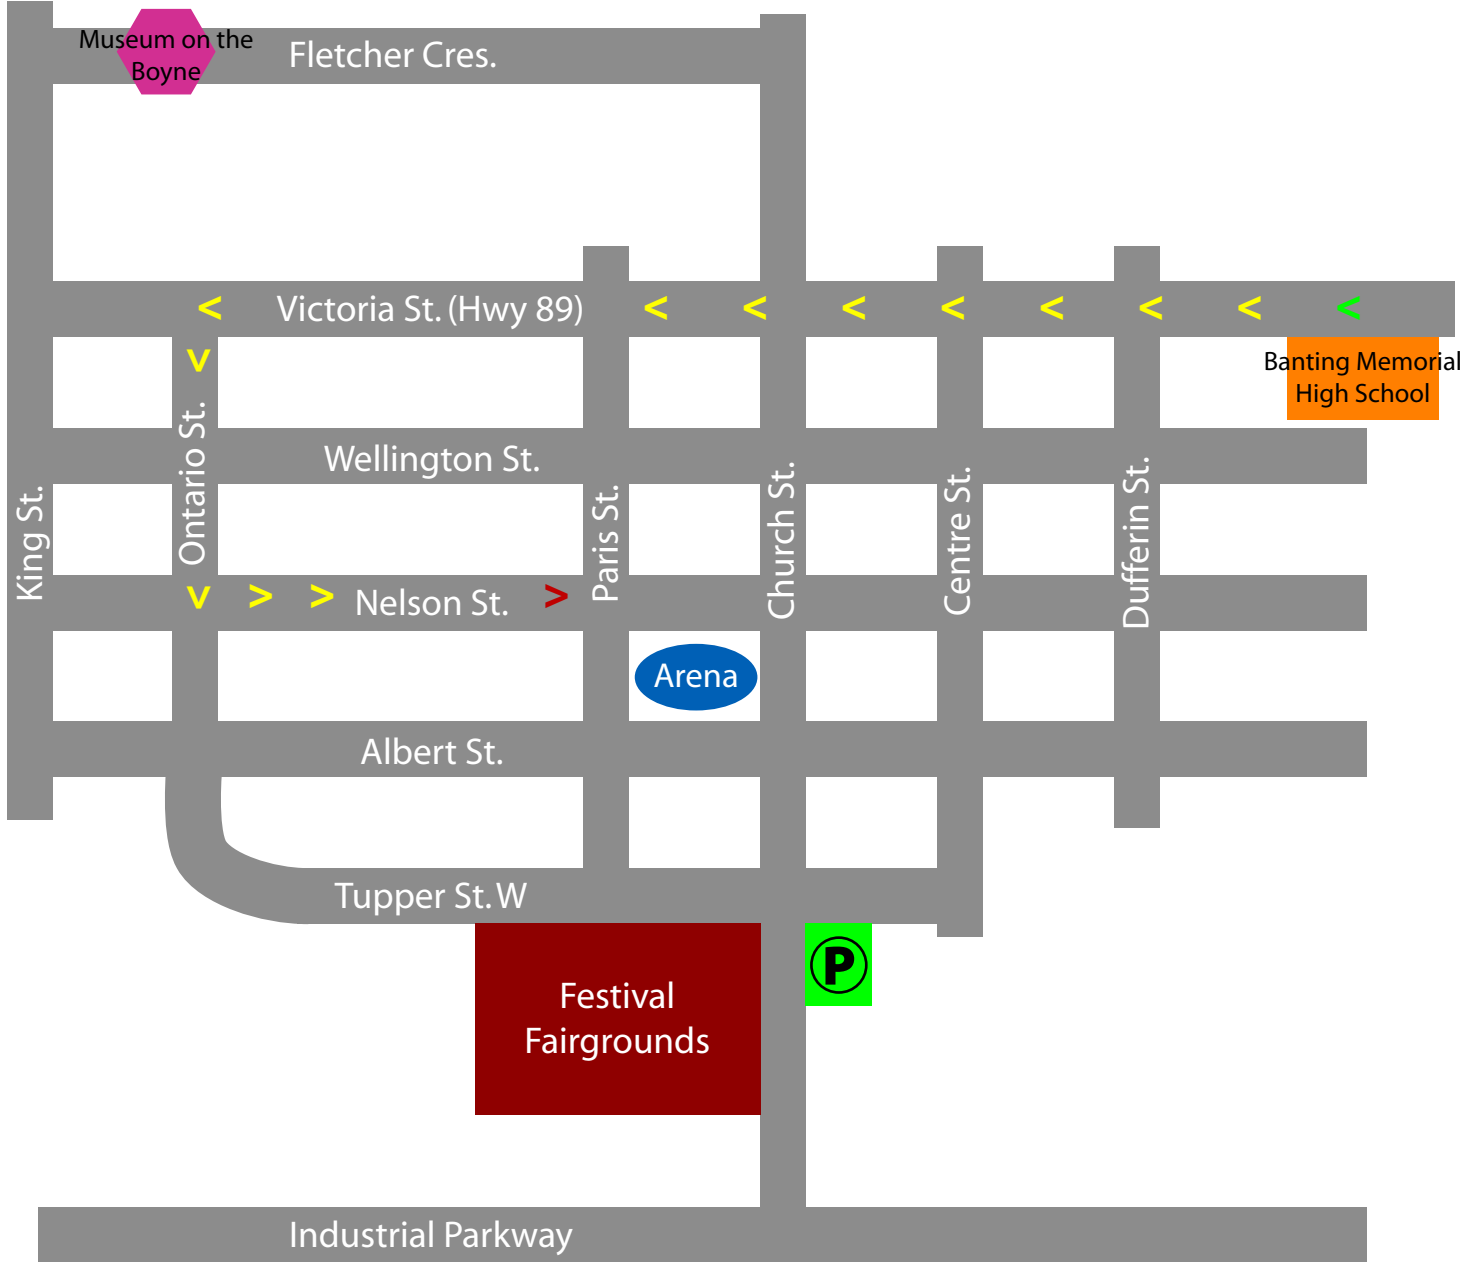

# Map of Downtown Alliston

## Alliston Potato Festival Parade Route

**N**  
↑

Parade Route Starts  
 Parade Route  
 Parade Route Ends

Map Not to Scale